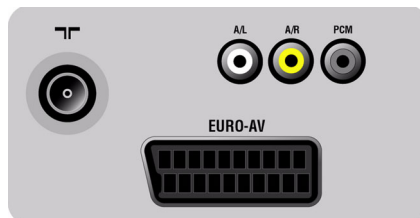

Real Flat picture tube

The flatter tube provides a wider viewing angle while minimizing reflections for the best picture possible.

Crystal Clear

Combining picture enhancements like Contrast plus and color improvement, Crystal Clear improves picture depth.

NICAM Digital Stereo

In certain countries, for example the UK and Belgium, TV programs are broadcast with NICAM digital stereo sound. It offers CD-quality sound with a high immunity to noise and signal degradation. It can be used with mono, stereo and Dolby Pro Logic broadcasts. The integrated tuner of this product is fully equipped to decode the NICAM signal.

Plays DVD/CD/MP3

Picture CD Playback (jpeg)

A Picture CD contains digital still pictures in JPEG format. Most Philips DVD players and recorders support playback of Picture CDs – both home created discs as well as ones from photo shops.

10 page Smart Text

The teletext is a common system transmitted by most broadcasters. The 10 page smart text feature gives you fast access to information when changing pages.

Side Stereo AV & headphone

Side stereo AV & headphone makes it more convenient to connect external devices like audio equipment, games and video cameras. It's the easy way to enjoy an extra audio sensation or a totally immersive gaming experience.

Stereo system					Transmission system					
2CS DK	NICAM DK	2CS BG	NICAM I	NICAM LL'	PAL BG	PAL D/K	PAL I	SECAM BG	SECAM DK	SECAM LL'
•	•	•	•	•	•	•	•	•	•	•

Issue date 2008-01-19

Version: 8.0.9

12 NC: 8670 000 22712
EAN: 87 10895 89559 0

© 2008 Koninklijke Philips Electronics N.V.
All Rights reserved.

Specifications are subject to change without notice.
Trademarks are the property of Koninklijke Philips Electronics N.V. or their respective owners.

www.philips.com